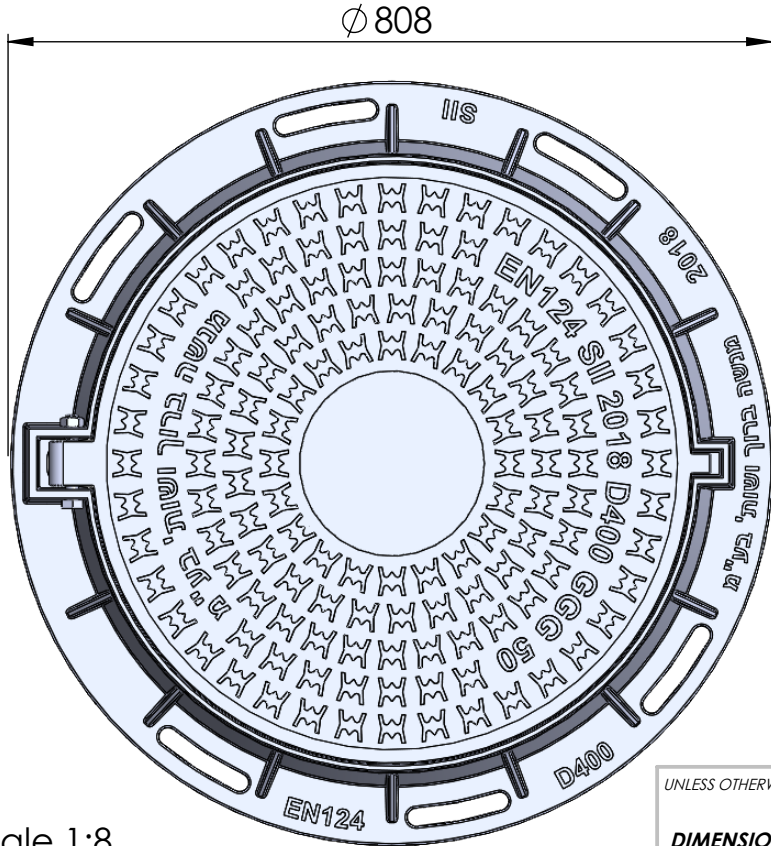

D400-600 "Click Lock" Cover
 MB350611D
 Ø808x102
 Bolt: M14x2.0 Satinless steel 304

Cover Weight: 36.5 Kg
 Frame Weight: 23.5 Kg

TOTAL: 60 Kg

מדגם רשום
 זכויות יוצרים שמורות

Scale 1:8

UNLESS OTHERWISE SPECIFIED: MODEL:

**DIMENSIONS ARE IN
 MILLIMETERS**

D400-600
 Click Lock

MENASHE BARUCH & PARTNERS LTD.
INFRASTRUCTURE PRODUCTS
www.mb-ltd.co.il

MATERIAL:
 Ductile Iron

TITLE:
 Assembly

Weight:
 60 Kg

Scale:

DWG NO. 1