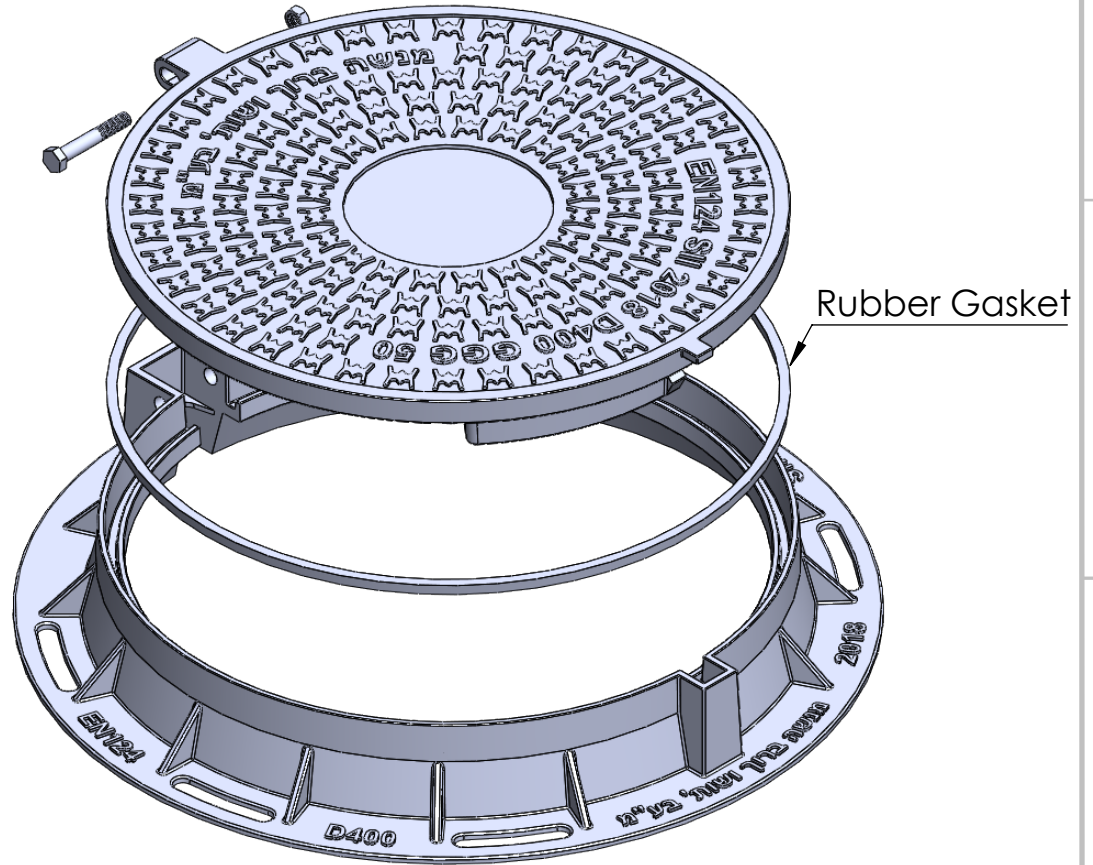

D400-600 "Click Lock" Cover
 MB350611D
 Ø808x102
 Bolt: M14x2.0 Satinless steel 304

Cover Weight: 36.5 Kg
 Frame Weight: 23.5 Kg

TOTAL: 60 Kg

מדגם רשום
 זכויות יוצרים שמורות

Scale 1:8

UNLESS OTHERWISE SPECIFIED: MODEL:

**DIMENSIONS ARE IN
 MILLIMETERS**

D400-600
 Click Lock

MENASHE BARUCH & PARTNERS LTD.
INFRASTRUCTURE PRODUCTS
www.mb-ltd.co.il

MATERIAL:
 Ductile Iron

TITLE:
 Assembly

Weight:
 60 Kg

Scale:

DWG NO. 1