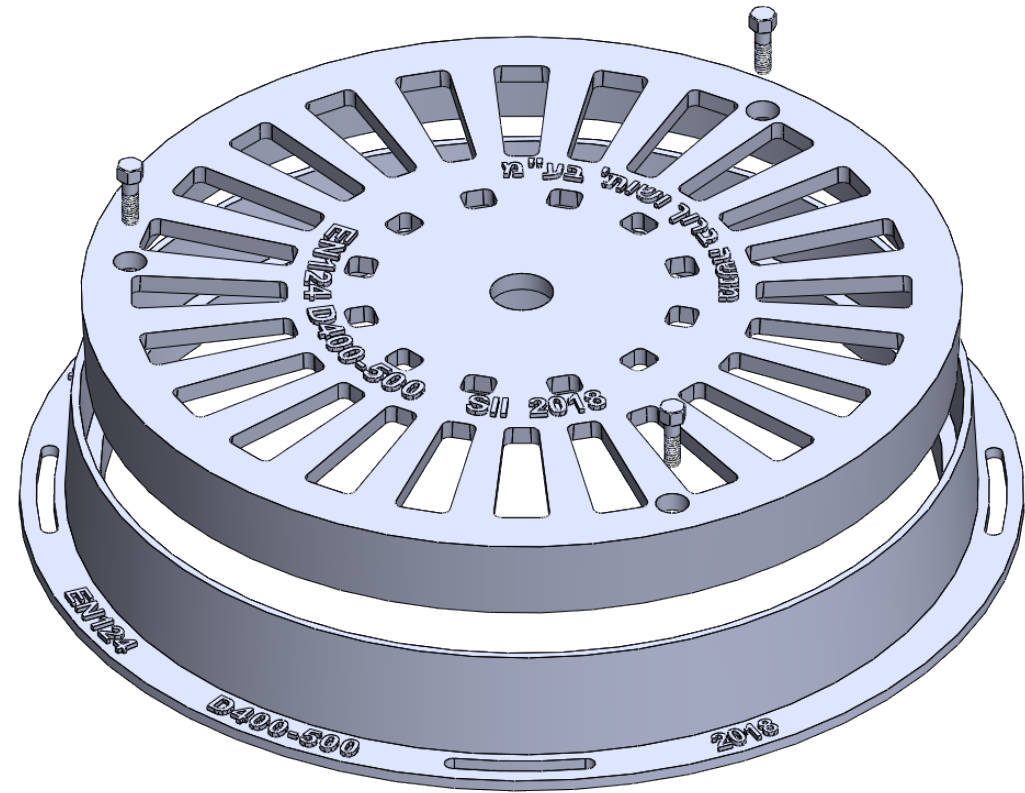

D400-500 Grating
MB401500D

Total Weight: 50 Kg
Ductile Iron

Total Height: 75mm

מדגם רשום
זכויות יוצרים שמורות

UNLESS OTHERWISE SPECIFIED: MODEL:

DIMENSIONS ARE IN
MILLIMETERS

D400-500 Grating

MENASHE BARUCH & PARTNERS LTD.
INFRASTRUCTURE PRODUCTS
www.mb-ltd.co.il

MATERIAL: Ductile Iron

TITLE: Assembly

Weight: 50 Kg

Scale:

DWG NO. 1