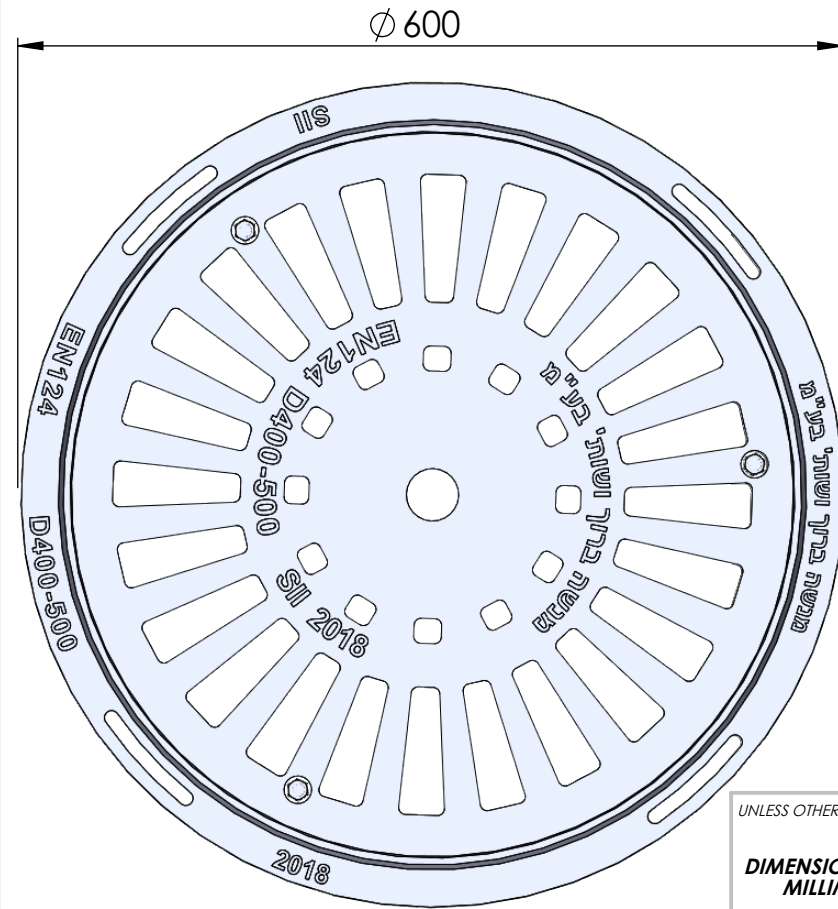

D400-500 Grating
MB401500D

Total Weight: 50 Kg
Ductile Iron

Total Height: 75mm

מדגם רשום
זכויות יוצרים שמורות

UNLESS OTHERWISE SPECIFIED: MODEL:

DIMENSIONS ARE IN
MILLIMETERS

D400-500 Grating

MENASHE BARUCH & PARTNERS LTD.
INFRASTRUCTURE PRODUCTS
www.mb-ltd.co.il

MATERIAL: Ductile Iron

TITLE: Assembly

Weight: 50 Kg

Scale:

DWG NO. 1