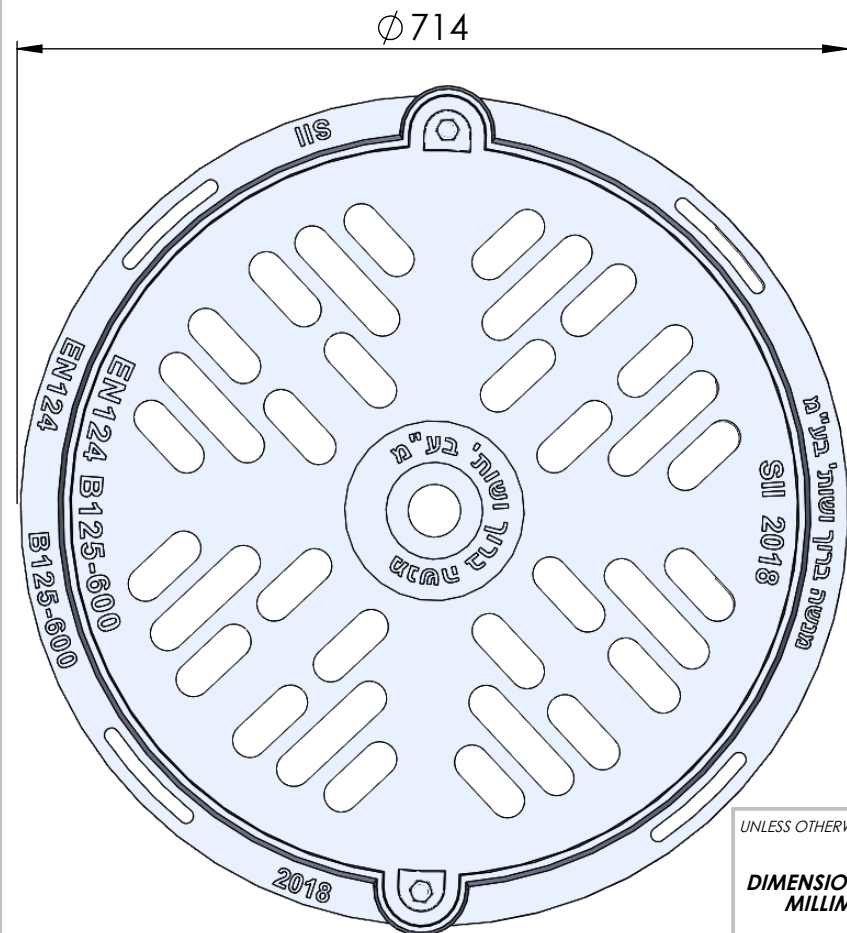

B125-600 Grating
MB401600B

מדגם רשום
זכויות יוצרים שמורות

Total Weight: 50 Kg
Ductile Iron

Total Height: 75mm

UNLESS OTHERWISE SPECIFIED: MODEL:

**DIMENSIONS ARE IN
MILLIMETERS**

B125-600 Grating

MENASHE BARUCH & PARTNERS LTD.
INFRASTRUCTURE PRODUCTS
www.mb-ltd.co.il

MATERIAL: Ductile Iron

TITLE: Assembly

Weight: 50 Kg

Scale:

DWG NO. 1