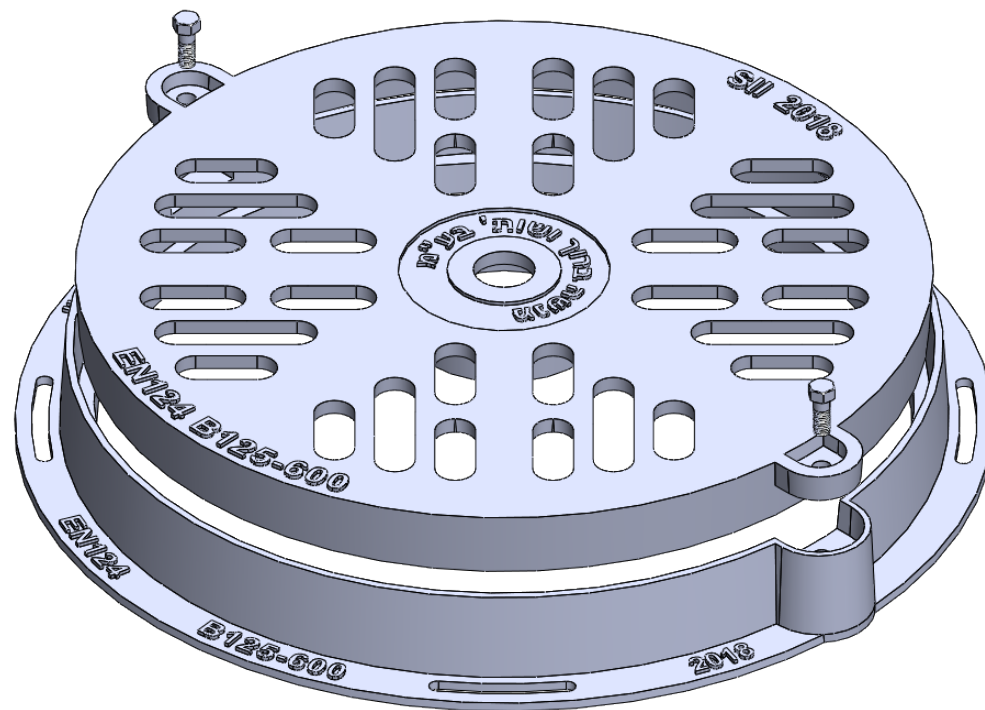

B125-600 Grating
MB401600B

מדגם רשום
זכויות יוצרים שמורות

Total Weight: 50 Kg
Ductile Iron

Total Height: 75mm

UNLESS OTHERWISE SPECIFIED: MODEL:

**DIMENSIONS ARE IN
MILLIMETERS**

B125-600 Grating

MENASHE BARUCH & PARTNERS LTD.
INFRASTRUCTURE PRODUCTS
www.mb-ltd.co.il

MATERIAL: Ductile Iron

TITLE: Assembly

Weight: 50 Kg

Scale:

DWG NO. 1