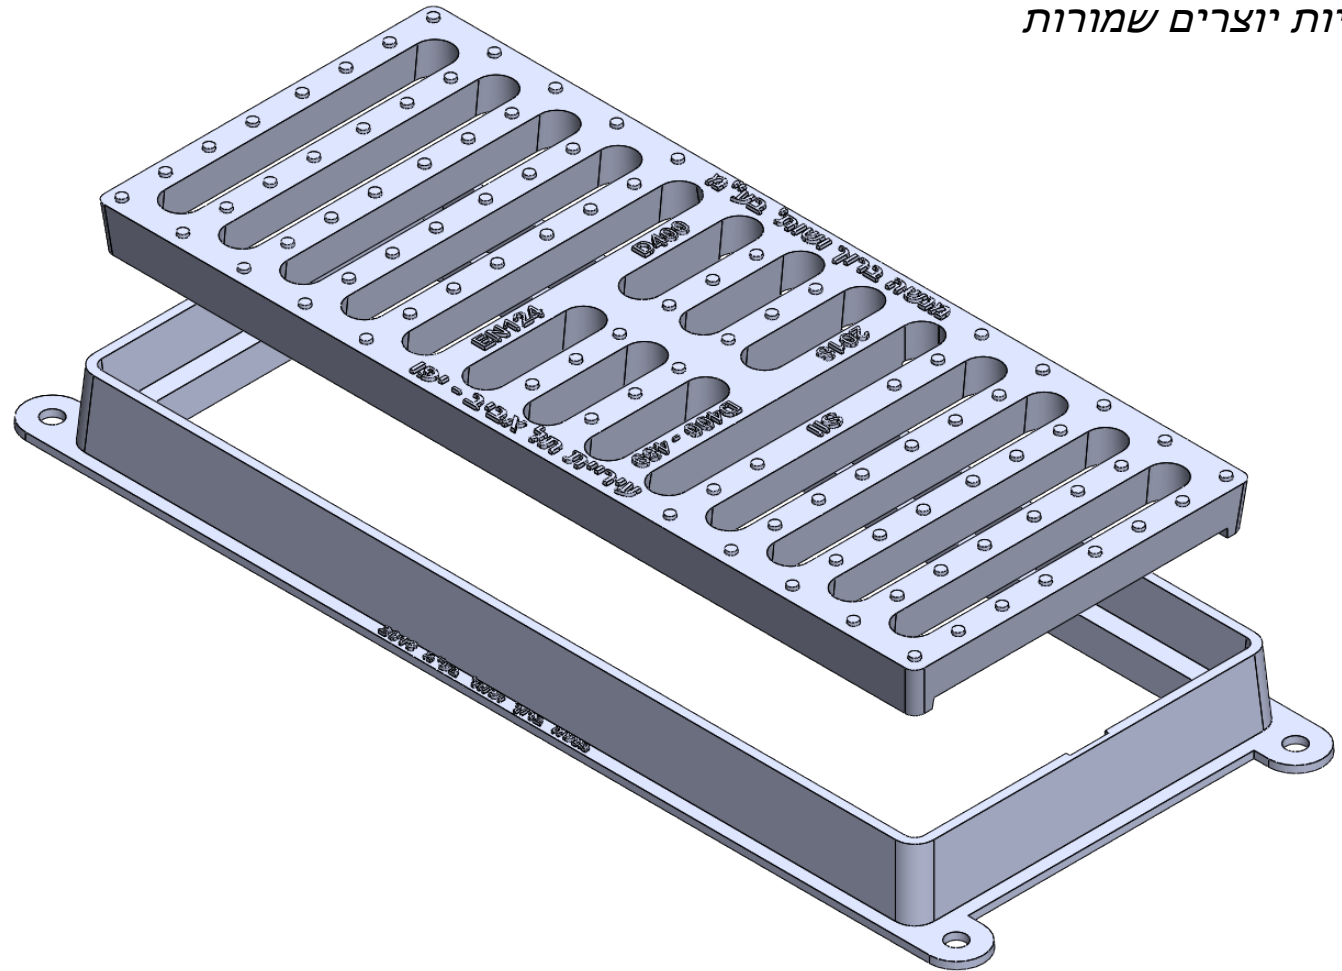

D400 Grating "Tel Aviv" no locks  
MB402100D

מדגם רשום  
זכויות יוצרים שמורות

Cover Weight: 44 Kg  
Frame Weight: 29 Kg  
TOTAL: 73 Kg

Total Height: 75mm

UNLESS OTHERWISE SPECIFIED: MODEL:			<b>MENASHE BARUCH &amp; PARTNERS LTD.</b>	
DIMENSIONS ARE IN MILLIMETERS			<b>INFRASTRUCTURE PRODUCTS</b>	
D400 Grating Tel Aviv		www.mb-ltd.co.il		TITLE: Assembly
		MATERIAL: Ductile Iron	DWG NO. 1	
		Weight: 73 KG		
		Scale:		