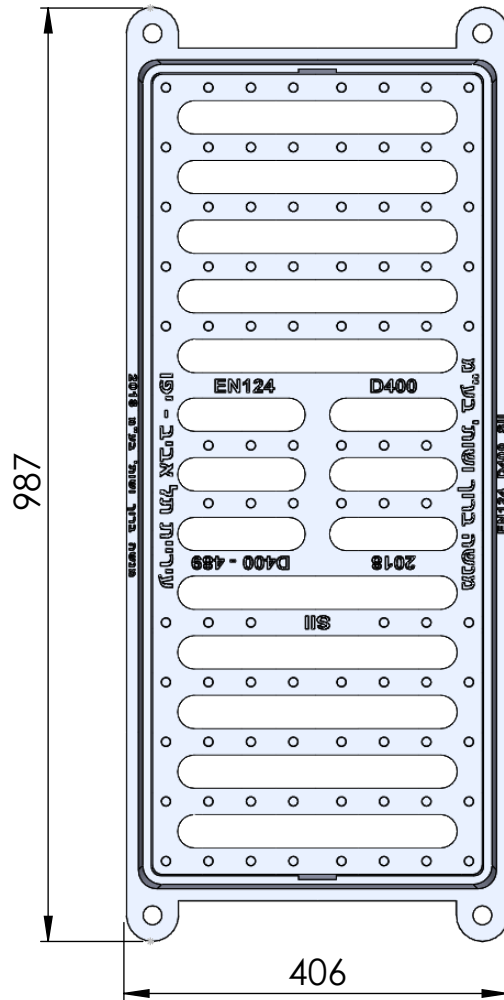

D400 Grating "Tel Aviv" no locks  
MB402100D

מדגם רשום  
זכויות יוצרים שמורות

Cover Weight: 44 Kg  
Frame Weight: 29 Kg  
TOTAL: 73 Kg

Total Height: 75mm

UNLESS OTHERWISE SPECIFIED: MODEL:			<b>MENASHE BARUCH &amp; PARTNERS LTD.</b>	
DIMENSIONS ARE IN MILLIMETERS			<b>INFRASTRUCTURE PRODUCTS</b>	
D400 Grating Tel Aviv		www.mb-ltd.co.il		TITLE: Assembly
		MATERIAL: Ductile Iron	DWG NO. 1	
		Weight: 73 KG		
		Scale:		