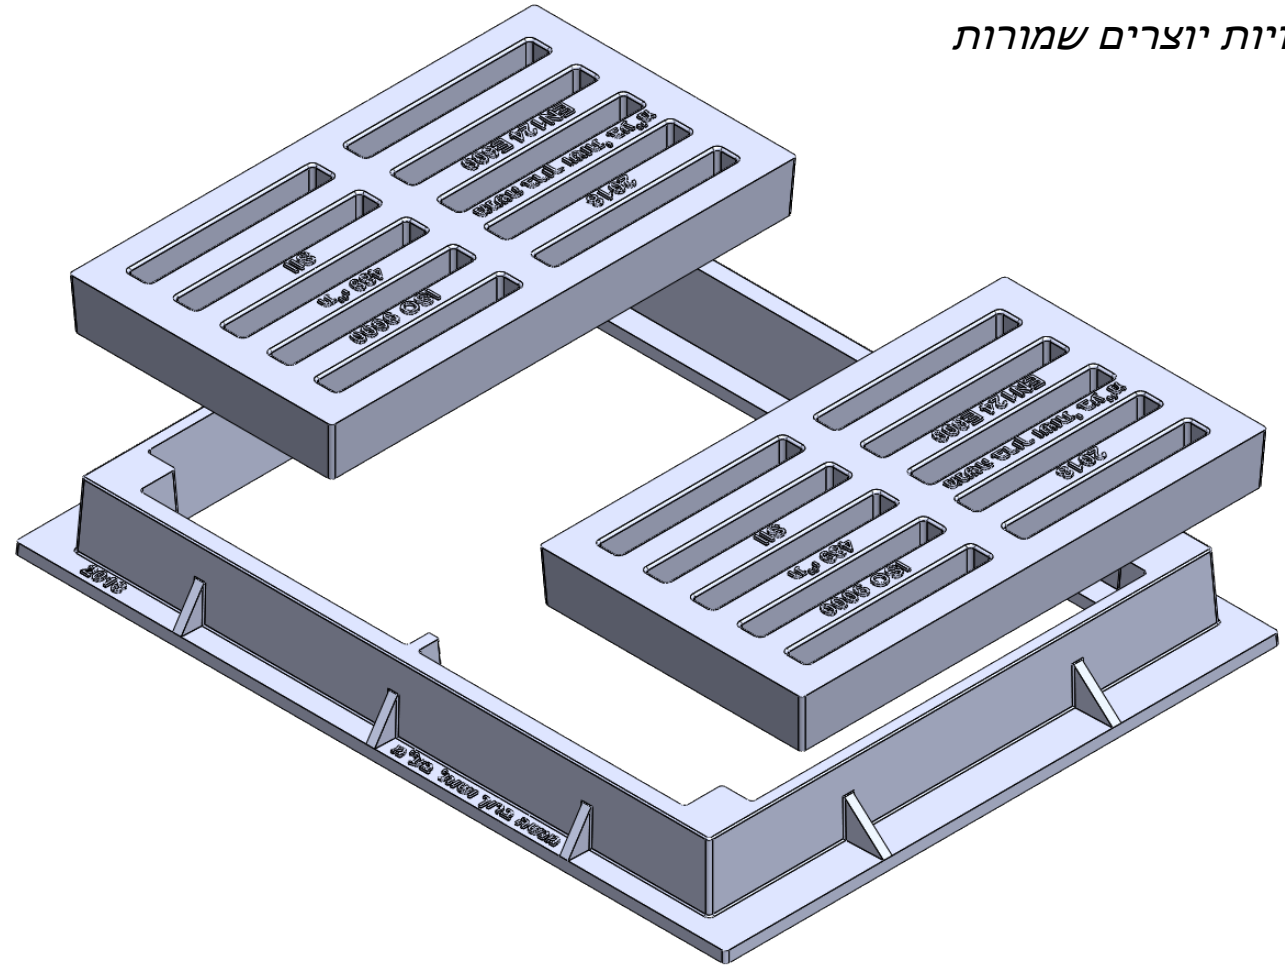

E600 Grating 780x1000  
MB402600E

Total Weight: 250Kg  
Ductile Iron  
Total Height: 105mm

מדגם רשום  
זכויות יוצרים שמורות

UNLESS OTHERWISE SPECIFIED: MODEL:			<b>MENASHE BARUCH &amp; PARTNERS LTD.</b>	
E600 Grating 780x1000			<b>INFRASTRUCTURE PRODUCTS</b>	
DIMENSIONS ARE IN MILLIMETERS				<b>www.mb-ltd.co.il</b>
		MATERIAL: Ductile Iron	TITLE: Assembly	
		Weight: 250Kg		
		Scale:	DWG NO. 1	