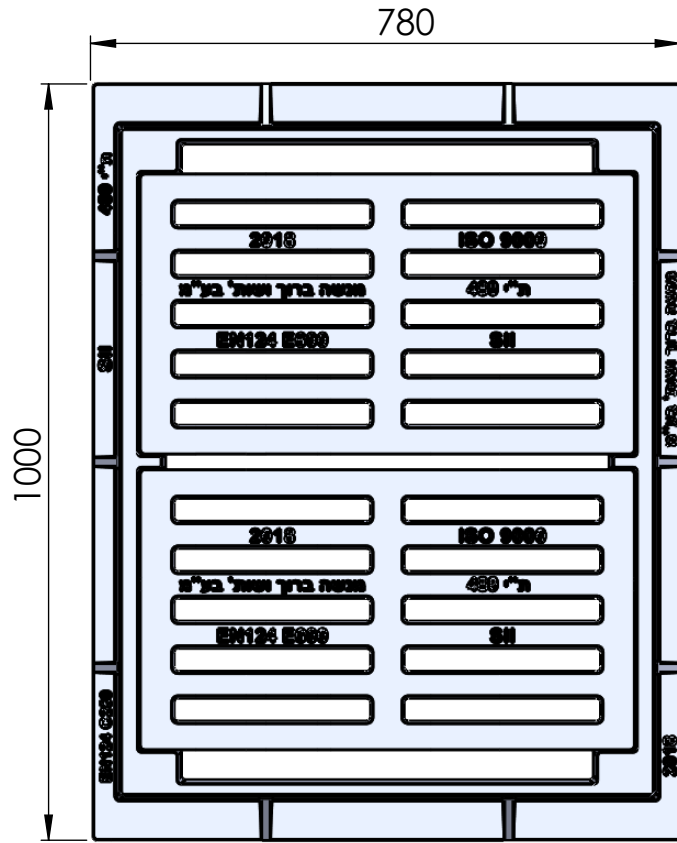

E600 Grating 780x1000  
MB402600E

Total Weight: 250Kg  
Ductile Iron  
Total Height: 105mm

מדגם רשום  
זכויות יוצרים שמורות

UNLESS OTHERWISE SPECIFIED: MODEL:			<b>MENASHE BARUCH &amp; PARTNERS LTD.</b>	
E600 Grating 780x1000			<b>INFRASTRUCTURE PRODUCTS</b>	
DIMENSIONS ARE IN MILLIMETERS				<b>www.mb-ltd.co.il</b>
		MATERIAL: Ductile Iron	TITLE: Assembly	
		Weight: 250Kg		
		Scale:	DWG NO. 1	