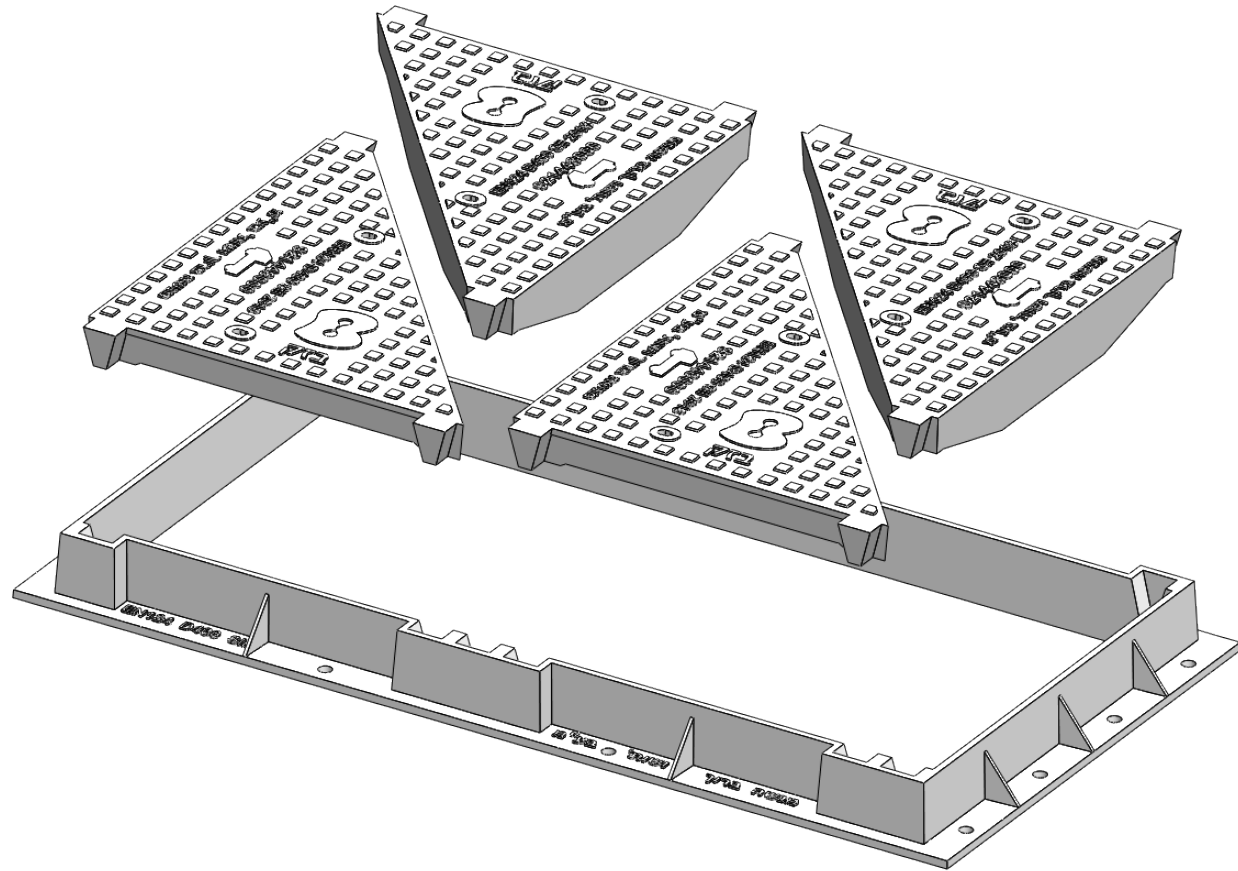

Bezeq D400 Triangle Covers+Frame  
MB422014D

מדגם רשום  
זכויות יוצרים שמורות

Cover Weight (x4): 43.2 KG  
Frame Weight: 74.3 KG  
Total Weight: 247 KG  
  
Total Height: 100mm

|                                    |  |   |   |  |
|------------------------------------|--|---|---|--|
| UNLESS OTHERWISE SPECIFIED: MODEL: |  |  | <b>MENASHE BARUCH &amp; PARTNERS LTD.</b><br><b>INFRASTRUCTURE PRODUCTS</b><br><a href="http://www.mb-ltd.co.il">www.mb-ltd.co.il</a> |  |
| DIMENSIONS ARE IN MILLIMETERS      |  |   | Bezeq D400 Triangle Cover   |  |
|                                    |  | MATERIAL:   | Ductile Iron  |  |
|                                    |  | Weight:   | 247 KG  |  |
|                                    |  | Scale:  | 1   |  |
|                                    |  | TITLE:  | Assembly  |  |
|                                    |  | DWG NO.   | 1   |  |