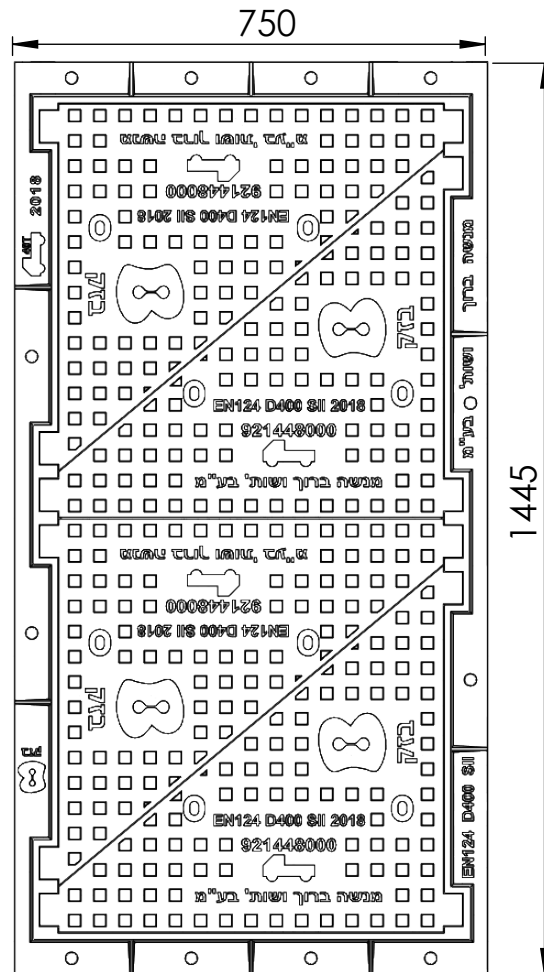

Bezeq D400 Triangle Covers+Frame  
MB422014D

מדגם רשום  
זכויות יוצרים שמורות

Cover Weight (x4): 43.2 KG  
Frame Weight: 74.3 KG  
Total Weight: 247 KG  
  
Total Height: 100mm

|                                    |  |   |   |  |
|------------------------------------|--|---|---|--|
| UNLESS OTHERWISE SPECIFIED: MODEL: |  |  | <b>MENASHE BARUCH &amp; PARTNERS LTD.</b><br><b>INFRASTRUCTURE PRODUCTS</b><br><a href="http://www.mb-ltd.co.il">www.mb-ltd.co.il</a> |  |
| DIMENSIONS ARE IN MILLIMETERS      |  |   | Bezeq D400 Triangle Cover   |  |
|                                    |  | MATERIAL:   | Ductile Iron  |  |
|                                    |  | Weight:   | 247 KG  |  |
|                                    |  | Scale:  | 1   |  |
|                                    |  | TITLE:  | Assembly  |  |
|                                    |  | DWG NO.   | 1   |  |