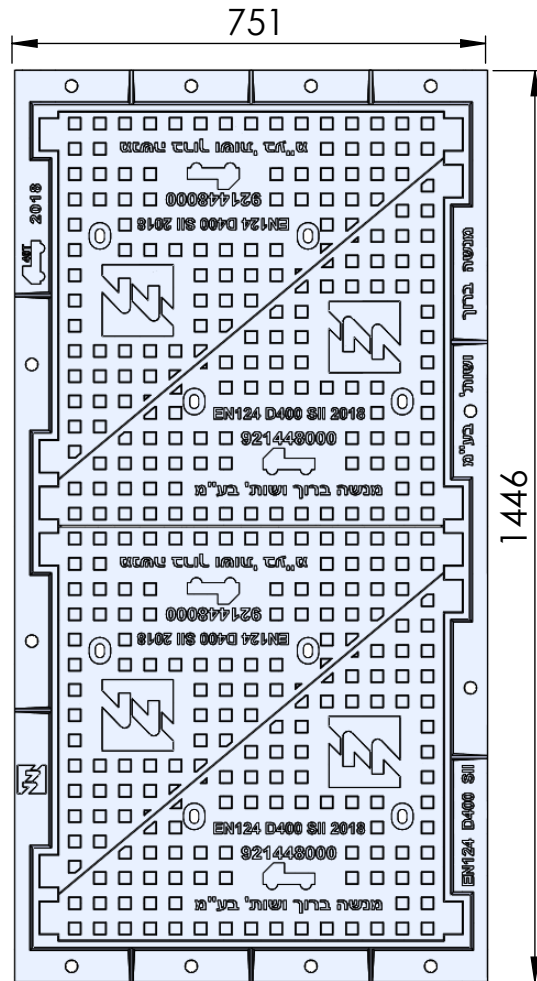

Bezeq D400 Triangle Covers+Frame
MB422014D

מדגם רשום
זכויות יוצרים שמורות

Cover Weight (x4): 43.2 KG
Frame Weight: 74.3 KG
Total Weight: 247 KG

Total Height: 100mm

UNLESS OTHERWISE SPECIFIED: MODEL:			MENASHE BARUCH & PARTNERS LTD.	
DIMENSIONS ARE IN MILLIMETERS			INFRASTRUCTURE PRODUCTS	
Electricity Company D400 Triangle Covers		MATERIAL: Ductile Iron	TITLE: Assembly	
		Weight: 247 KG	DWG NO. 1	
		Scale:		
			www.mb-ltd.co.il	