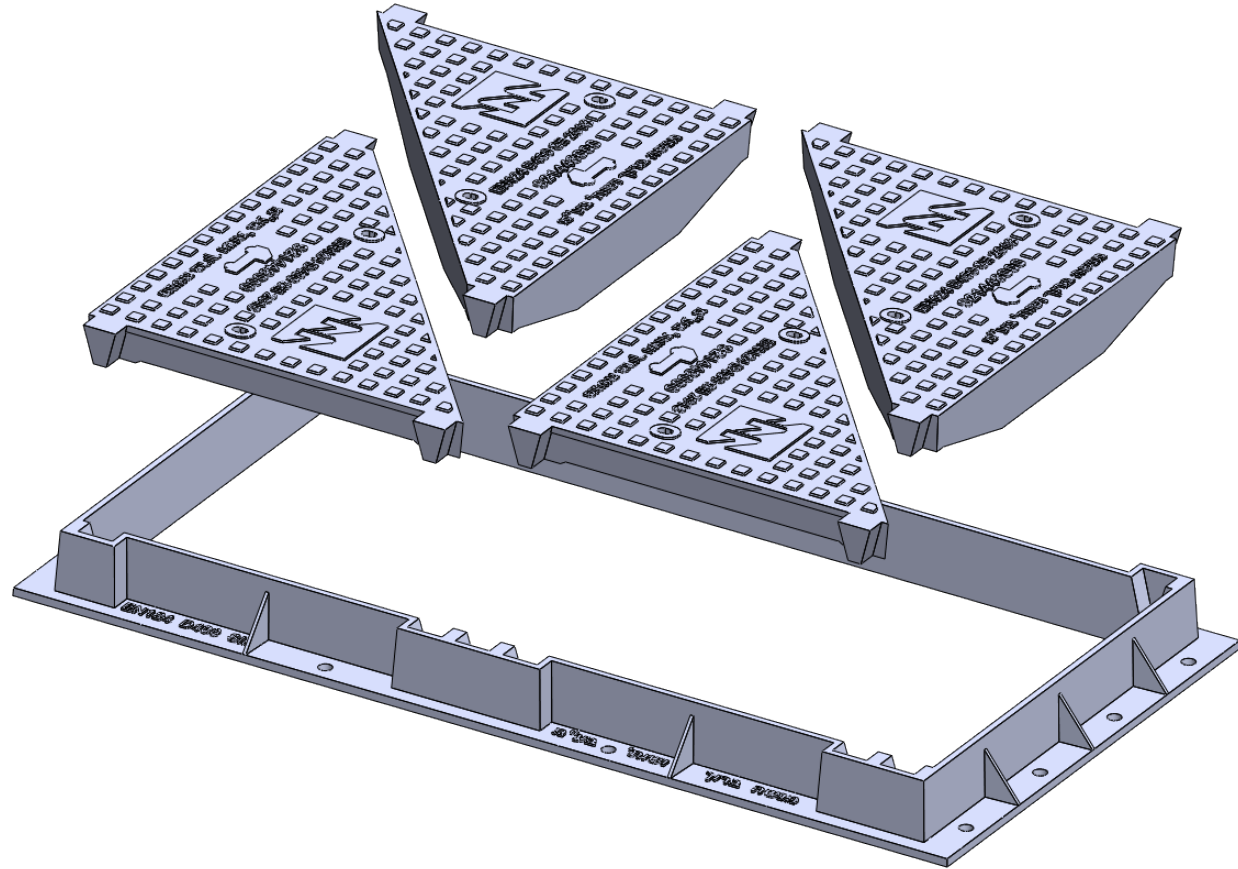

Bezeq D400 Triangle Covers+Frame
MB422014D

מדגם רשום
זכויות יוצרים שמורות

Cover Weight (x4): 43.2 KG
Frame Weight: 74.3 KG
Total Weight: 247 KG

Total Height: 100mm

UNLESS OTHERWISE SPECIFIED: MODEL:			MENASHE BARUCH & PARTNERS LTD.	
DIMENSIONS ARE IN MILLIMETERS			INFRASTRUCTURE PRODUCTS	
Electricity Company D400 Triangle Covers		MATERIAL: Ductile Iron	TITLE: Assembly	
		Weight: 247 KG	DWG NO. 1	
		Scale:		
			www.mb-ltd.co.il	