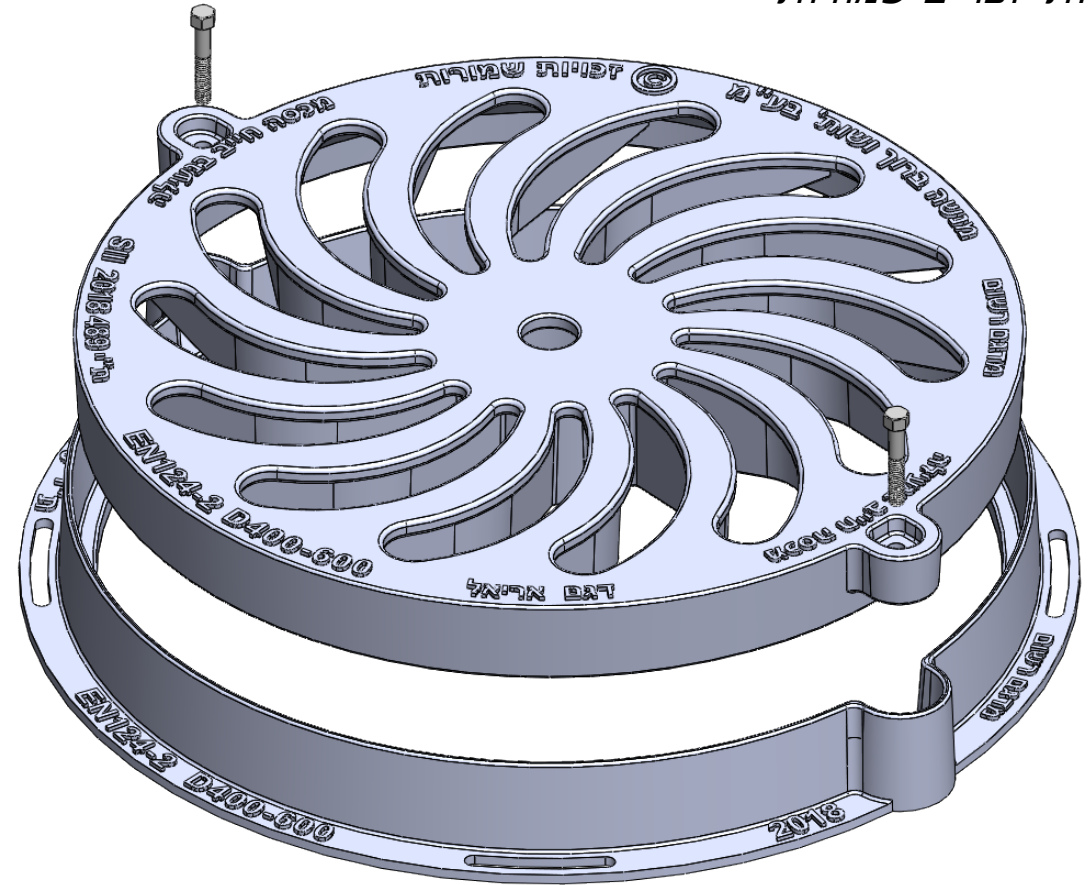

"Ariel" Grating D400-600 + Locks
MB401760D

מדגם רשום
זכויות יוצרים שמורות

Grating Weight: 49 Kg
Frame Weight: 16 Kg
TOTAL: 65 Kg
Ductile Iron

Total Height: 75mm

UNLESS OTHERWISE SPECIFIED: MODEL:

DIMENSIONS ARE IN
MILLIMETERS

Ariel Grating
D400-600

MENASHE BARUCH & PARTNERS LTD.
INFRASTRUCTURE PRODUCTS
www.mb-ltd.co.il

MATERIAL: Ductile Iron

TITLE: Assembly

Weight: 65 Kg

Scale:

DWG NO. 1