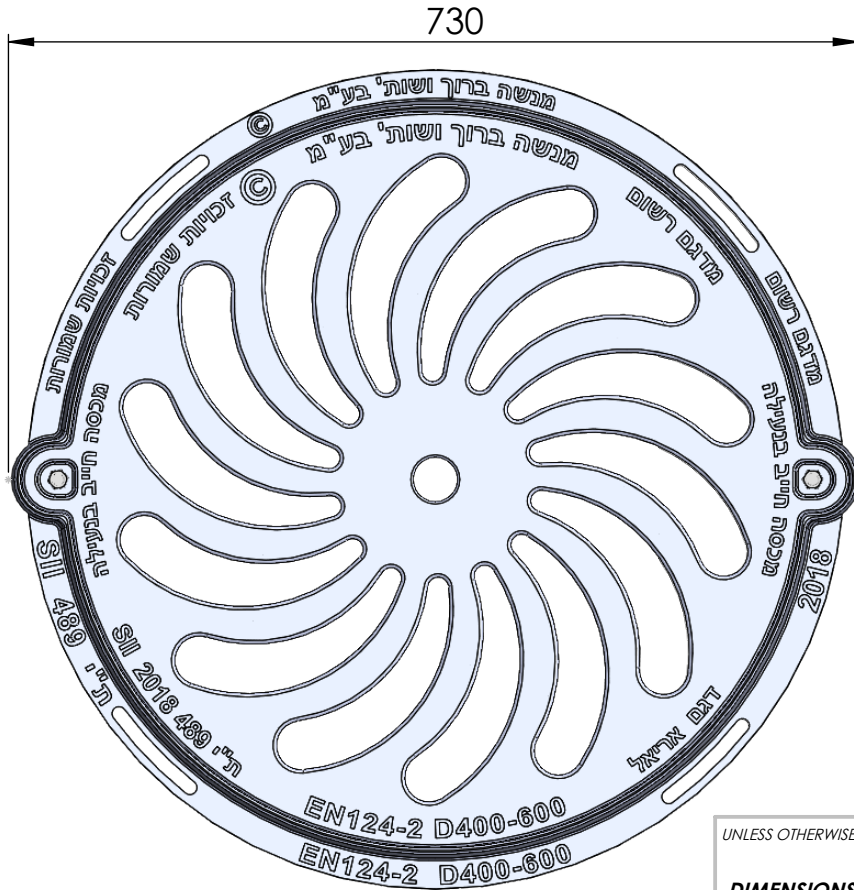

"Ariel" Grating D400-600 + Locks
MB401760D

מדגם רשום
זכויות יוצרים שמורות

Grating Weight: 49 Kg
Frame Weight: 16 Kg
TOTAL: 65 Kg
Ductile Iron

Total Height: 75mm

UNLESS OTHERWISE SPECIFIED: MODEL:

DIMENSIONS ARE IN
MILLIMETERS

Ariel Grating
D400-600

MENASHE BARUCH & PARTNERS LTD.
INFRASTRUCTURE PRODUCTS
www.mb-ltd.co.il

MATERIAL: Ductile Iron

TITLE: Assembly

Weight: 65 Kg

Scale:

DWG NO. 1